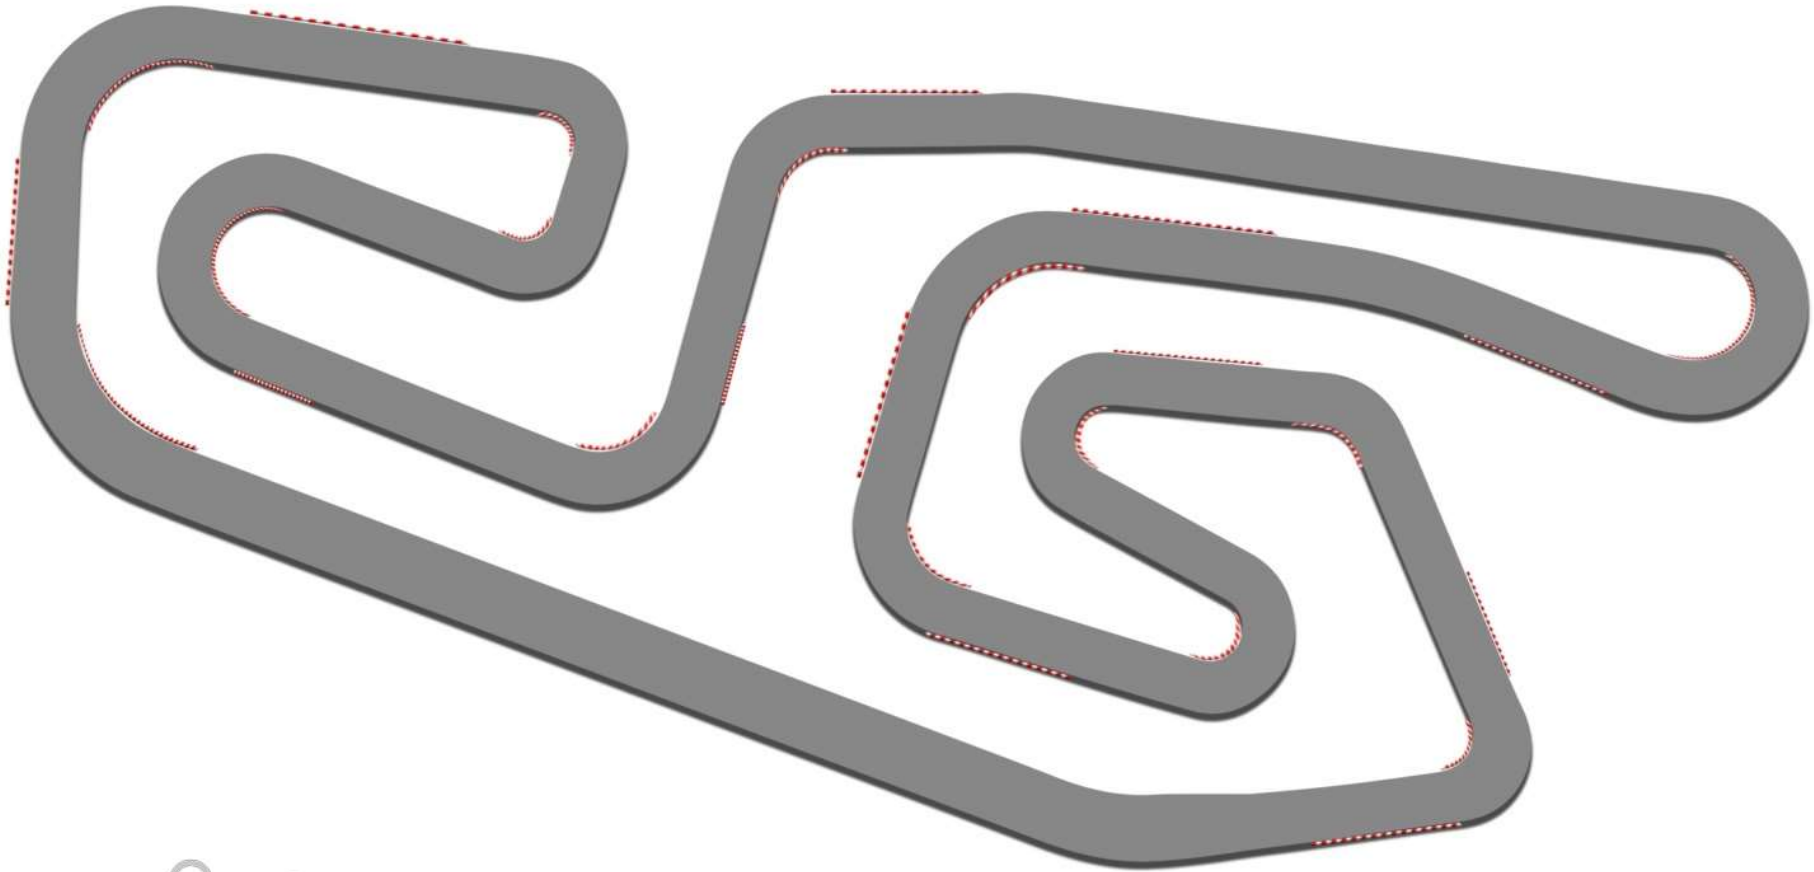

**easykart**  
**TROPHY**

**CREMONA**  
**CIRCUIT**

The logo for Cremona Circuit features a stylized grey track outline above the text "CREMONA" and "CIRCUIT". Below the text is a horizontal bar with green, white, and red segments, representing the Italian flag.